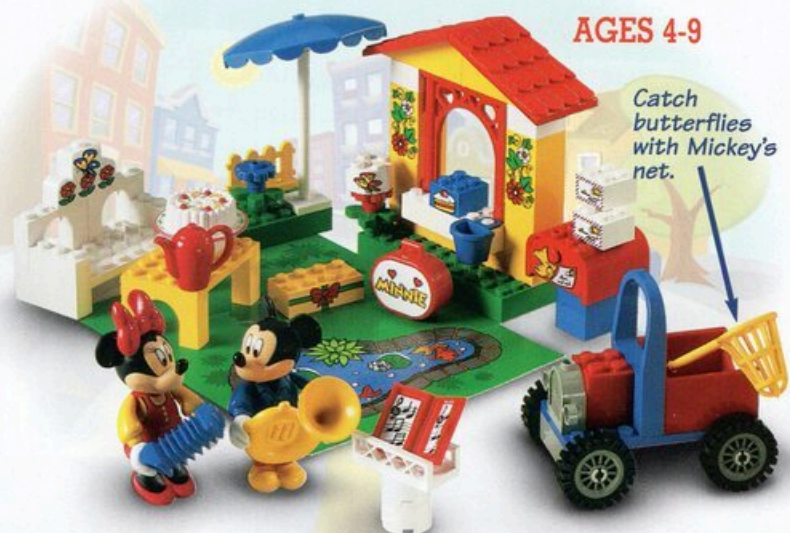

Z. If you're a LEGO Maniac - you're going to LOVE this game!

At the start of the game, all the LEGO pieces go in the center and each player gets a card showing all the bricks needed to build a model. As players move along the board, they collect the pieces they need to build their model - first one to finish wins! Fun for the whole family. 2 to 4 players. Ages 7 & up. 72 pieces.
#GA03 LEGO Creator Board Game \$15.99

CLUB Includes application to join the LEGO Club...**FREE!**

ALL NEW!

BUILDING FUN WITH MICKEY AND MINNIE!

Disney's **MICKEY MOUSE**

AGES 4-9

Unwind the fire hose.

Ladder rotates!

A. #4164 Mickey's Fire Engine Ages 4-9. 26 pieces. \$9.99

Catch butterflies with Mickey's net.

B. It's a surprise party for Minnie!

Surprise Minnie with a big birthday cake and a fun ride in the Mickey-mobile! Set includes all kinds of fun pieces for role playing, including an umbrella, presents, flowers, a watering can, musical instruments - and of course, Mickey and Minnie! Ages 4-9. 85 pieces.

#4166 Mickey's Car Garage \$19.99

Each Disney's Mickey Mouse set comes with a booklet full of building ideas!

D. Play with Mickey at his mansion

It's fun to sweep, water and rake with Mickey and Minnie at this colorful mansion. When the work is done, rest under the shade of the umbrella or take a spin around the block in Mickey's bright red car. Includes Mickey, Minnie and Pluto. Ages 4-9. 123 pieces.